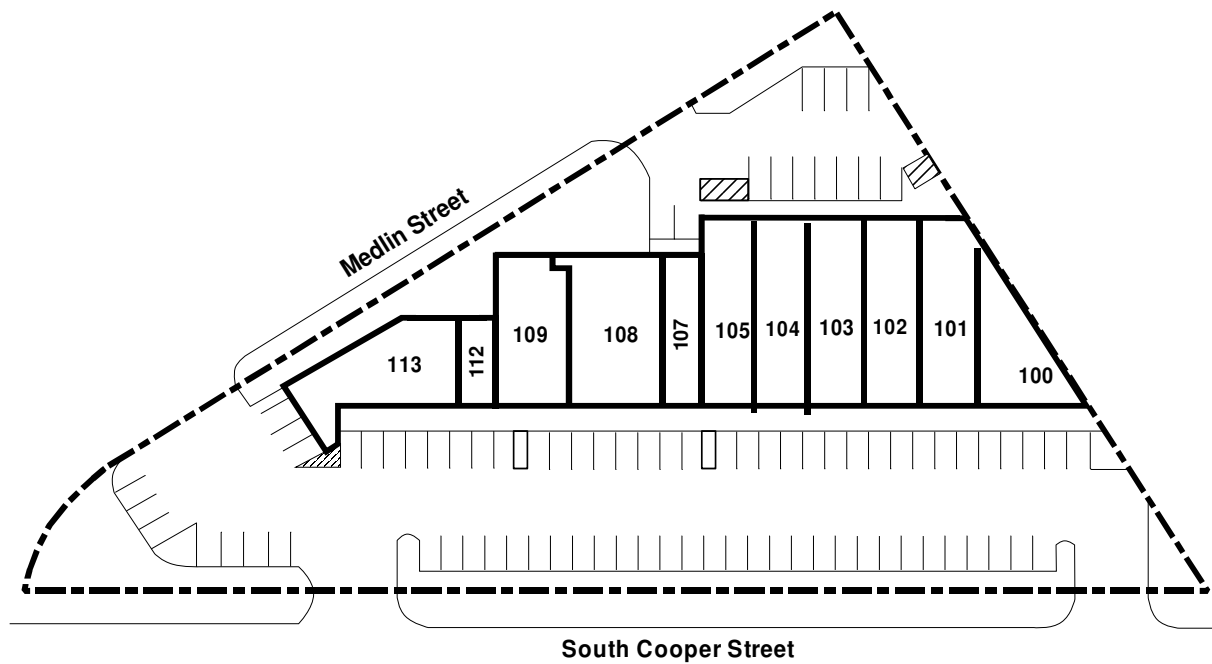

Cooper Medlin
3200 S. Cooper St
Arlington 76015

Conrad Petersen
O 972 386 6662 x225
M 214 608 4124
cpetersen@tycommercial.com

TY Commercial Group
5930 LBJ Freeway Suite 400
Dallas TX 75240
tycommercial.com

TY Commercial Group makes no representations or warranties of any kind regarding the accuracy of this information. Interested parties should verify the information and bear all risk for any inaccuracies or discrepancies.