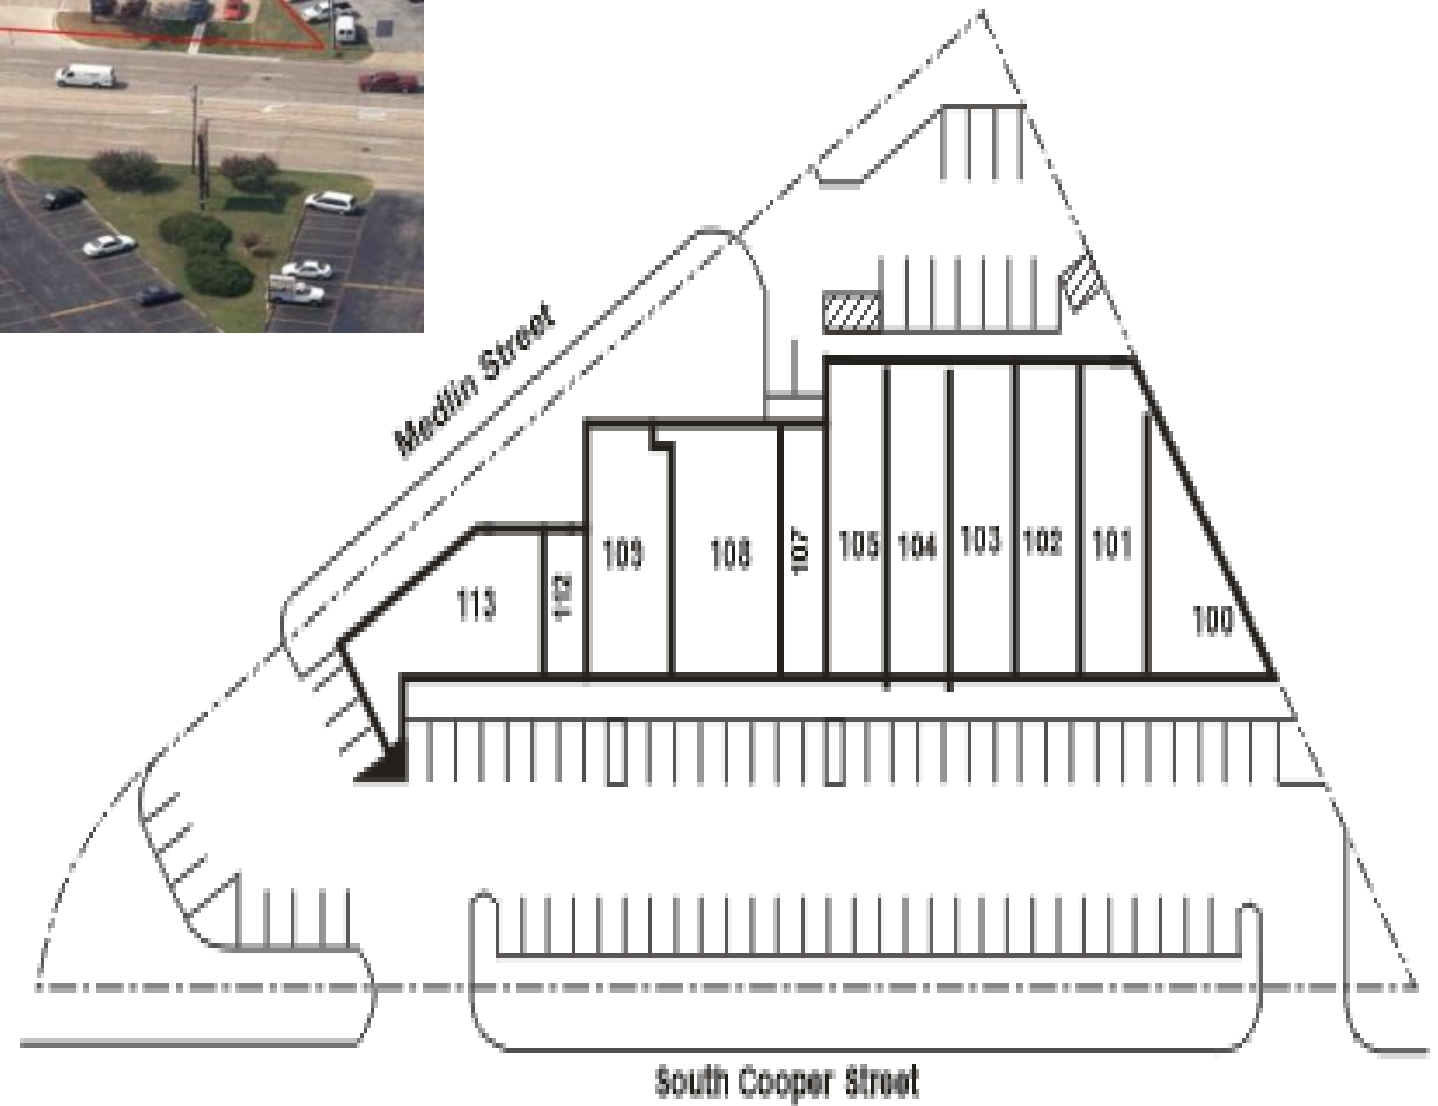

For
Lease

Cooper Medlin Shopping Center

3200 S. Cooper St.
Arlington, TX
76015

972-386-6662- x225 • Office
leasing@tycommercial.com

www.tycommercial.com

For Lease

Property Information

Year Built 1985

Building Size 18,810 GSF

Bay Depths Varies

Lease Terms 3-5 Years

972-386-6662- x225 • Office
leasing@tycommercial.com

www.tycommercial.com