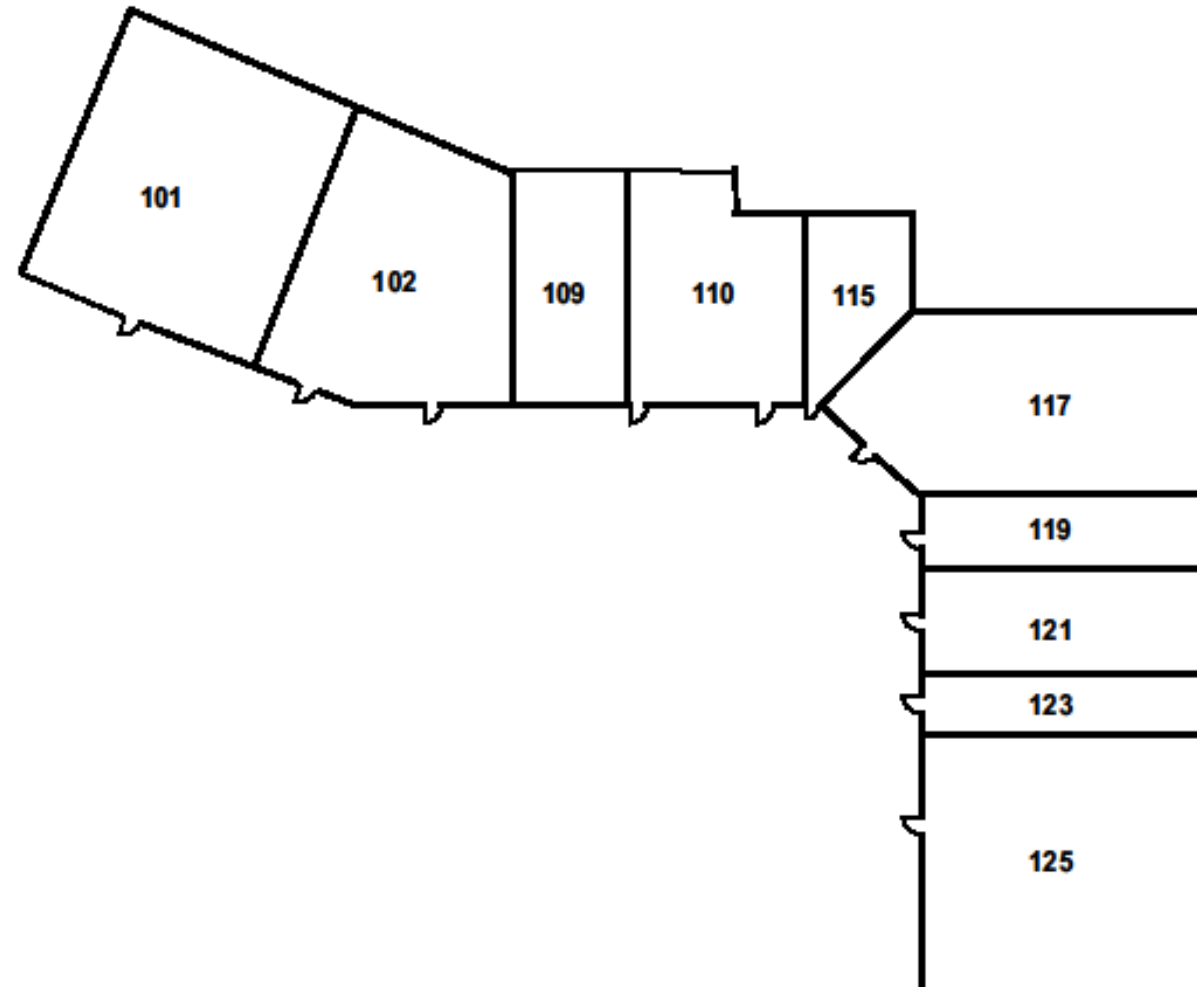

For
Lease

Lexington
Place

2901 N. Central Exp.
Plano, TX
75075

972-386-6662- x225 • Office
leasing@tycommercial.com

www.tycommercial.com

For Lease

Property Information

Year Built 1984

Building Size 28,536 GSF

Bay Depths Varies

Lease Terms 3-5 Years

N. Central Expwy.

Parker Rd.

972-386-6662- x225 • Office
leasing@tycommercial.com

www.tycommercial.com