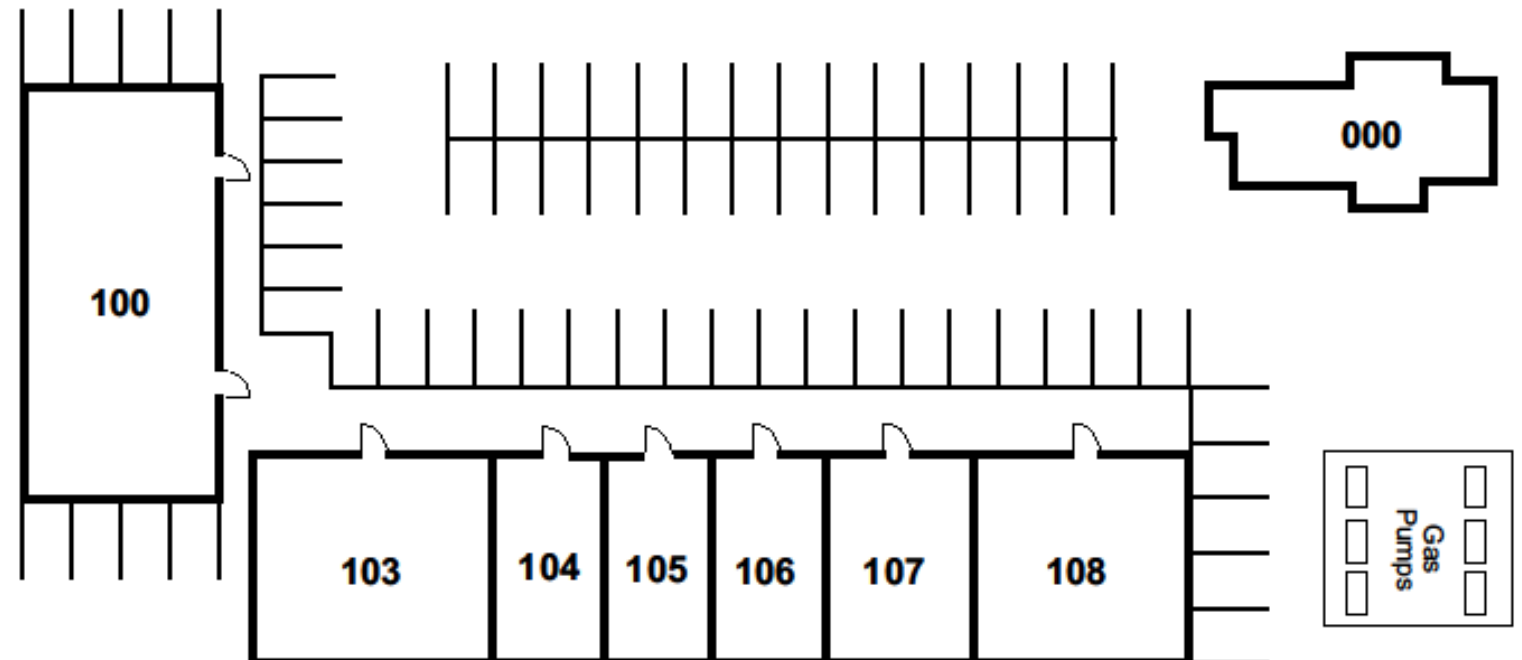

## Property Information

Year Built 1982  
Building Size 18,672 GSF  
Bay Depths Varies

Lease Terms 3-5 Years

Lombardy Lane

Webb Chapel Extension

972-386-6662- x225 • Office  
leasing@tycommercial.com

[www.tycommercial.com](http://www.tycommercial.com)