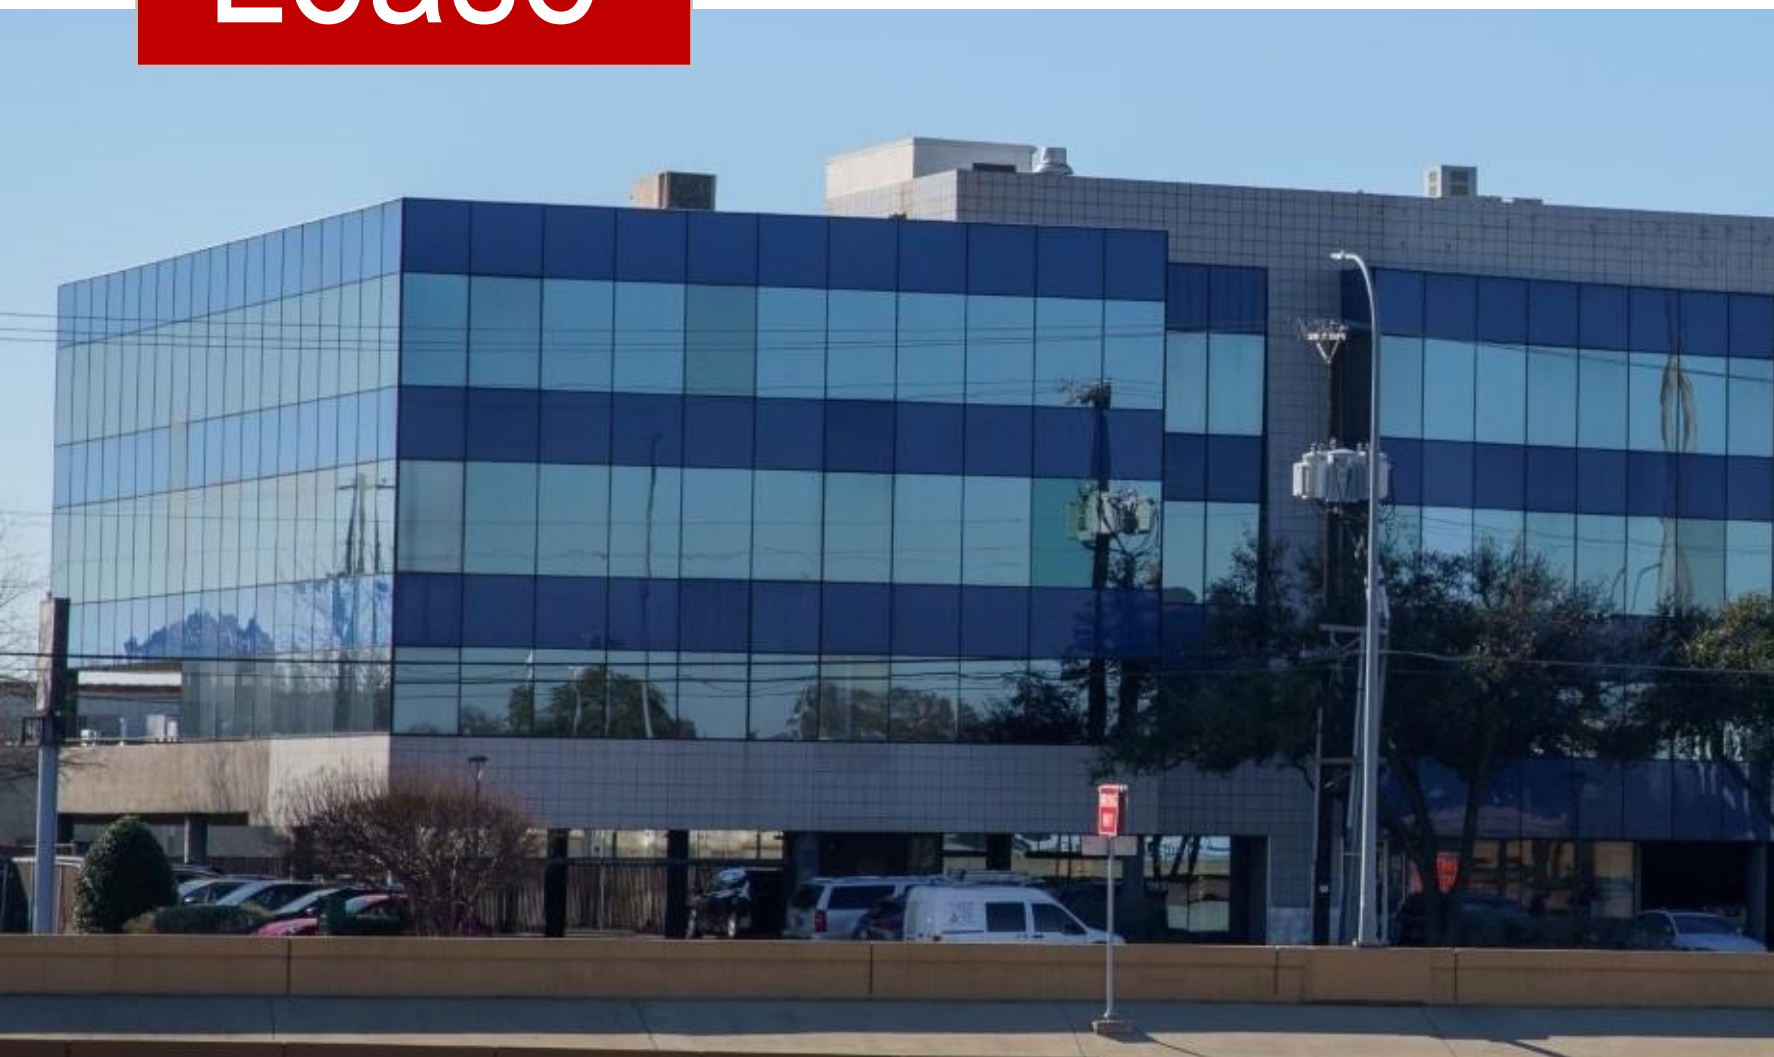

For
Lease

Preston LBJ Building

5930 LBJ Frwy.
Dallas, TX
75240

972-386-6662- x225 • Office
leasing@tycommercial.com

www.tycommercial.com

For
Lease

Property Information

Year Built 1984

Building Size 34,918 RSF
29,419 USF

Covered Parking

24-Hour Access

Lease Terms 1-5 Years

972-386-6662- x225 • Office
leasing@tycommercial.com

www.tycommercial.com